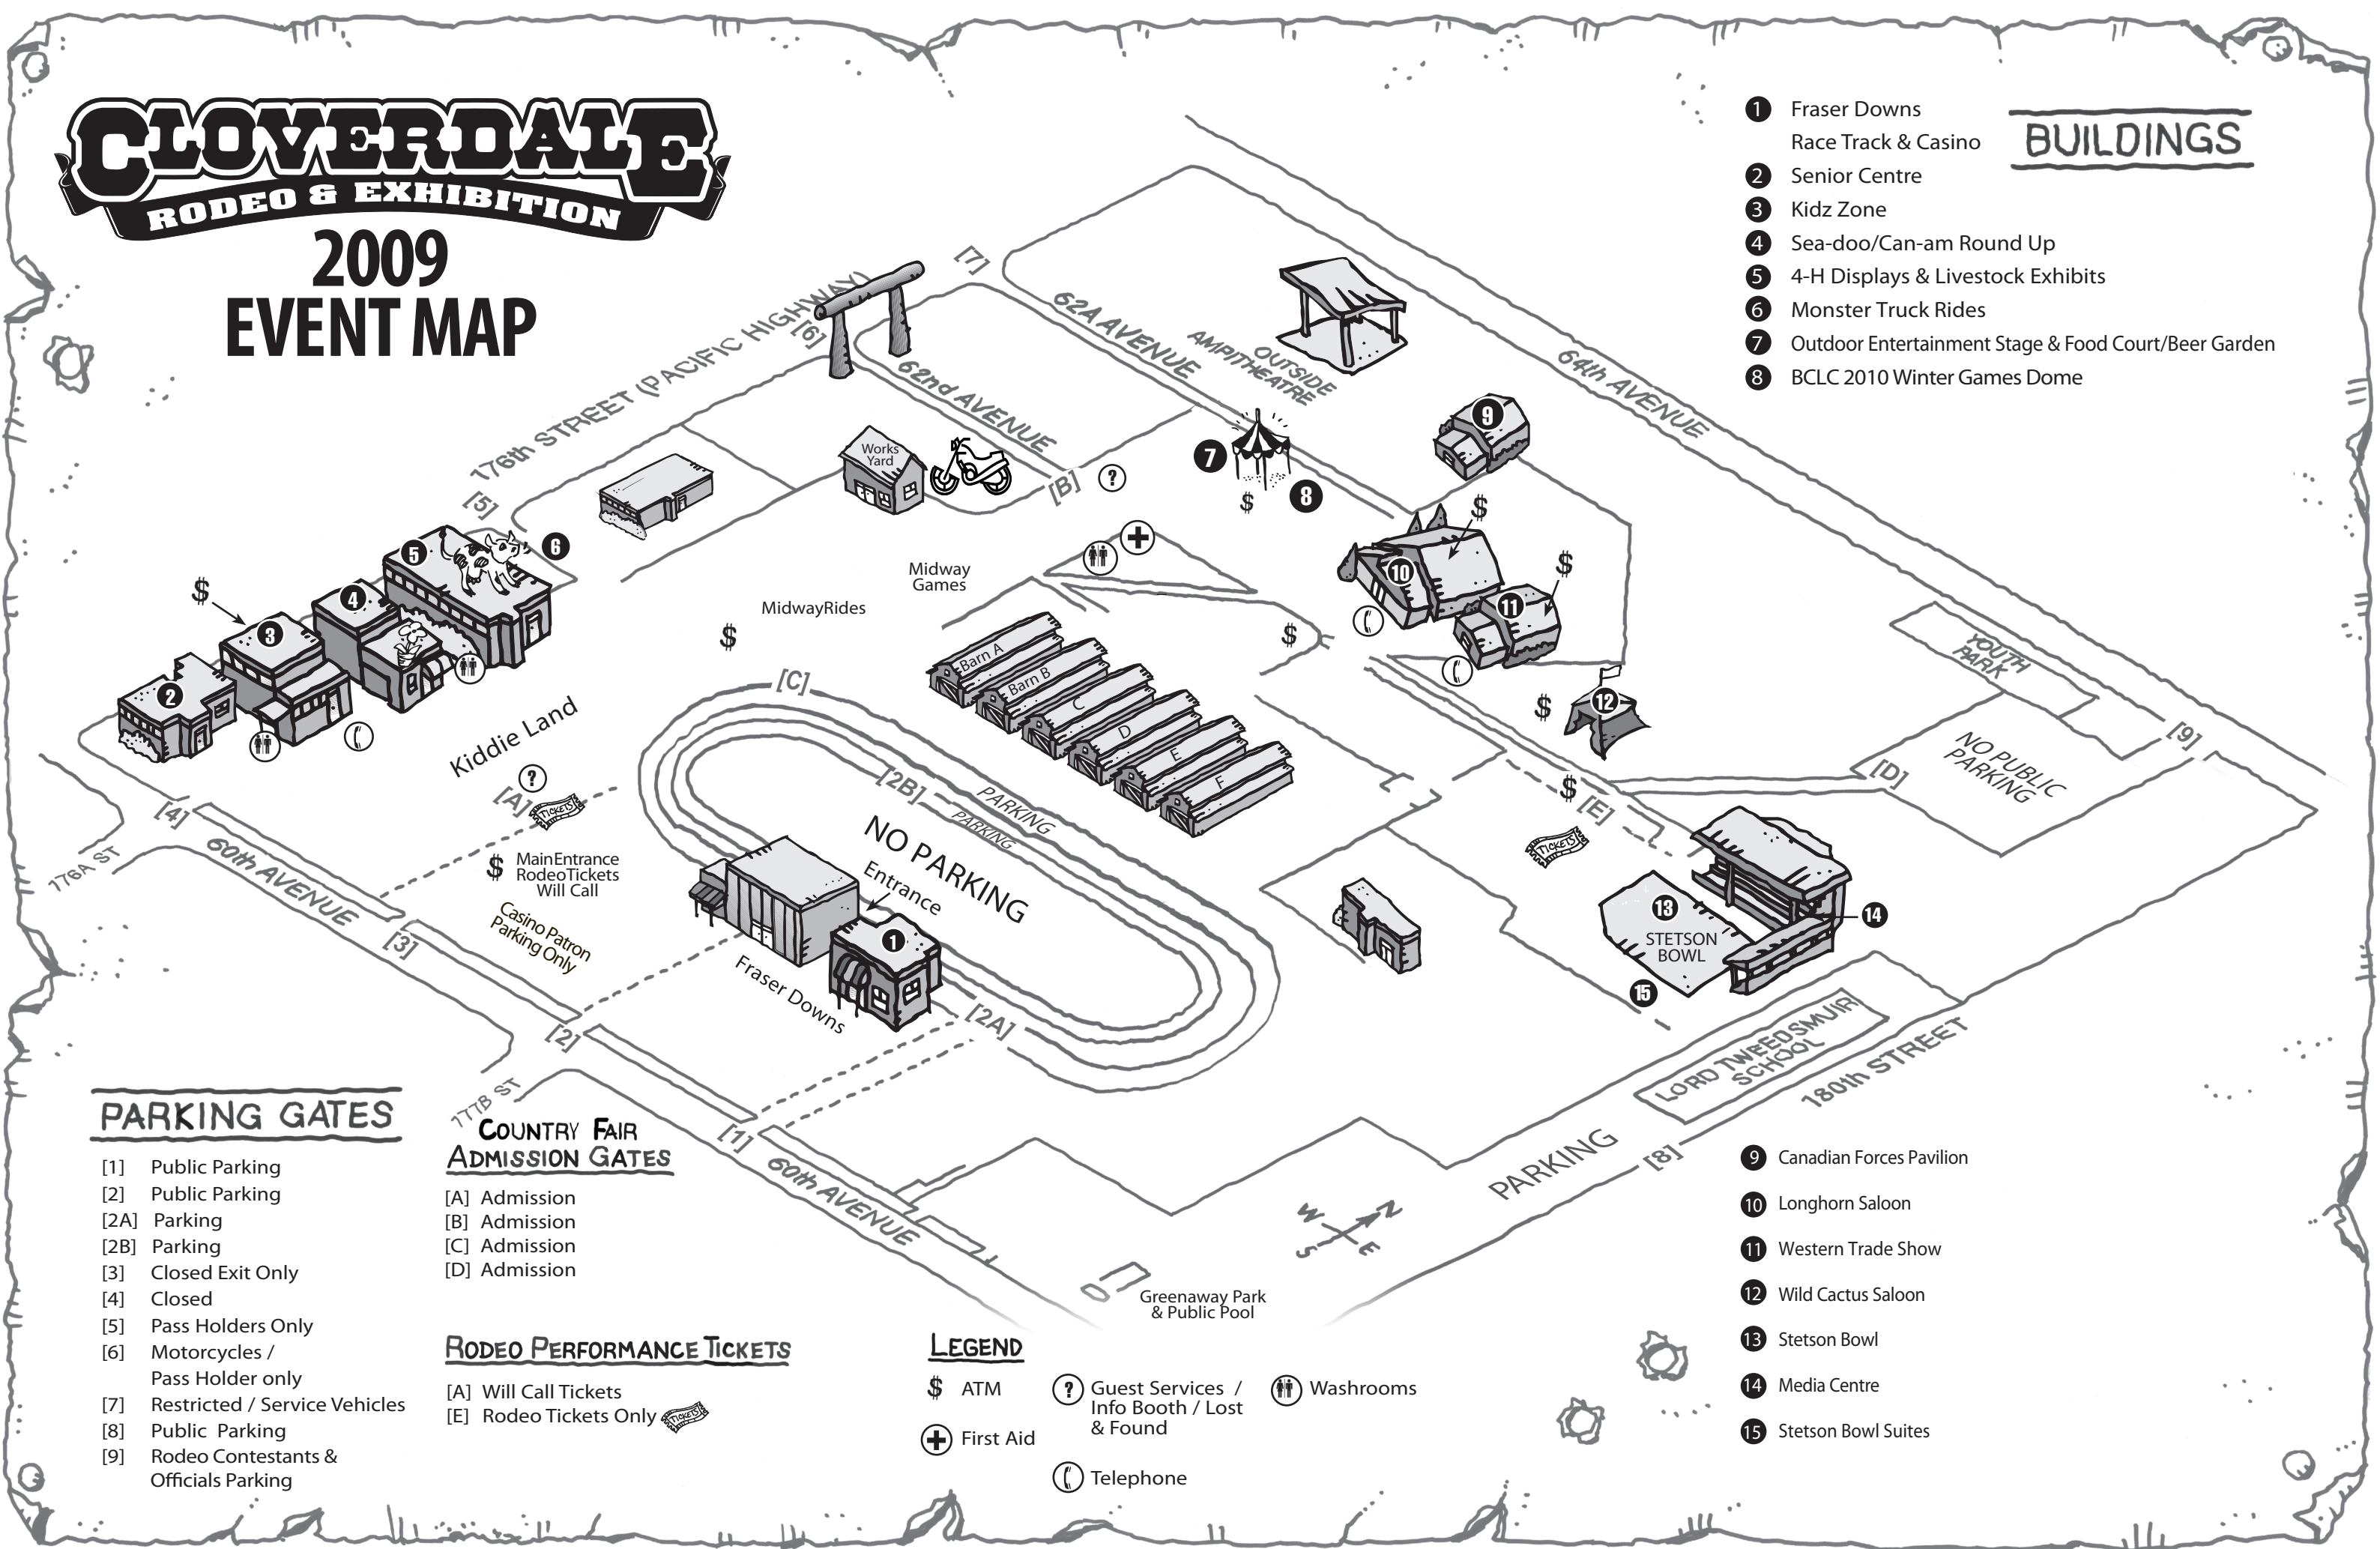

## RODEO & EXHIBITION

### 2009 EVENT MAP

#### BUILDINGS

- 1 Fraser Downs Race Track & Casino
- 2 Senior Centre
- 3 Kidz Zone
- 4 Sea-doo/Can-am Round Up
- 5 4-H Displays & Livestock Exhibits
- 6 Monster Truck Rides
- 7 Outdoor Entertainment Stage & Food Court/Beer Garden
- 8 BCLC 2010 Winter Games Dome

#### LEGEND

- \$ ATM
- ⊕ First Aid
- Ⓜ Guest Services / Info Booth / Lost & Found
- Ⓜ Washrooms
- ☎ Telephone

- 9 Canadian Forces Pavilion
- 10 Longhorn Saloon
- 11 Western Trade Show
- 12 Wild Cactus Saloon
- 13 Stetson Bowl
- 14 Media Centre
- 15 Stetson Bowl Suites