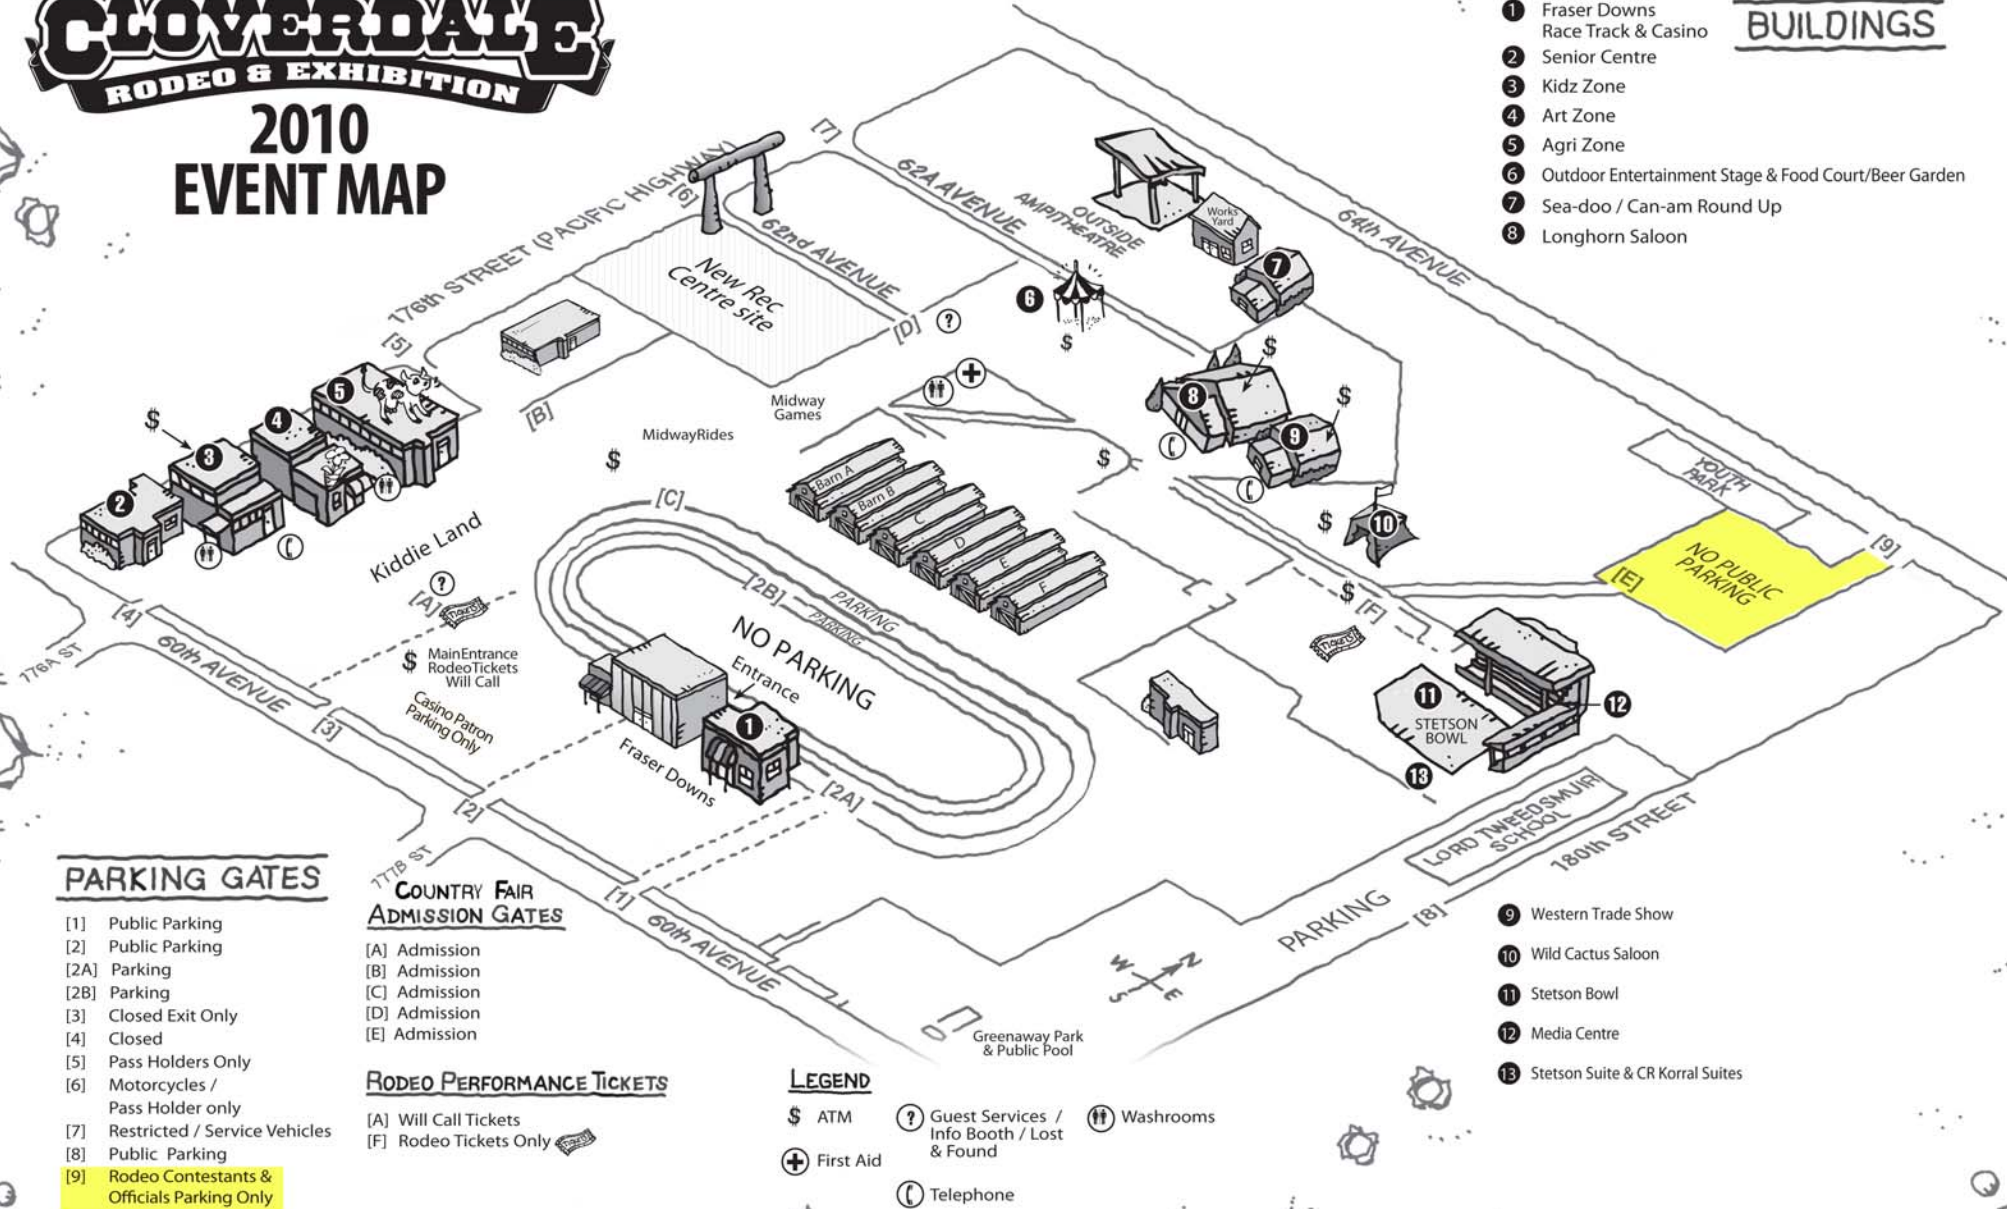

## RODEO & EXHIBITION

### 2010 EVENT MAP

#### BUILDINGS

- 1 Fraser Downs Race Track & Casino
- 2 Senior Centre
- 3 Kidz Zone
- 4 Art Zone
- 5 Agri Zone
- 6 Outdoor Entertainment Stage & Food Court/Beer Garden
- 7 Sea-doo / Can-am Round Up
- 8 Longhorn Saloon

#### LEGEND

- \$ ATM
- ⊕ First Aid
- Ⓜ Guest Services / Info Booth / Lost & Found
- Ⓣ Telephone
- Ⓜ Washrooms

- 9 Western Trade Show
- 10 Wild Cactus Saloon
- 11 Stetson Bowl
- 12 Media Centre
- 13 Stetson Suite & CR Korral Suites