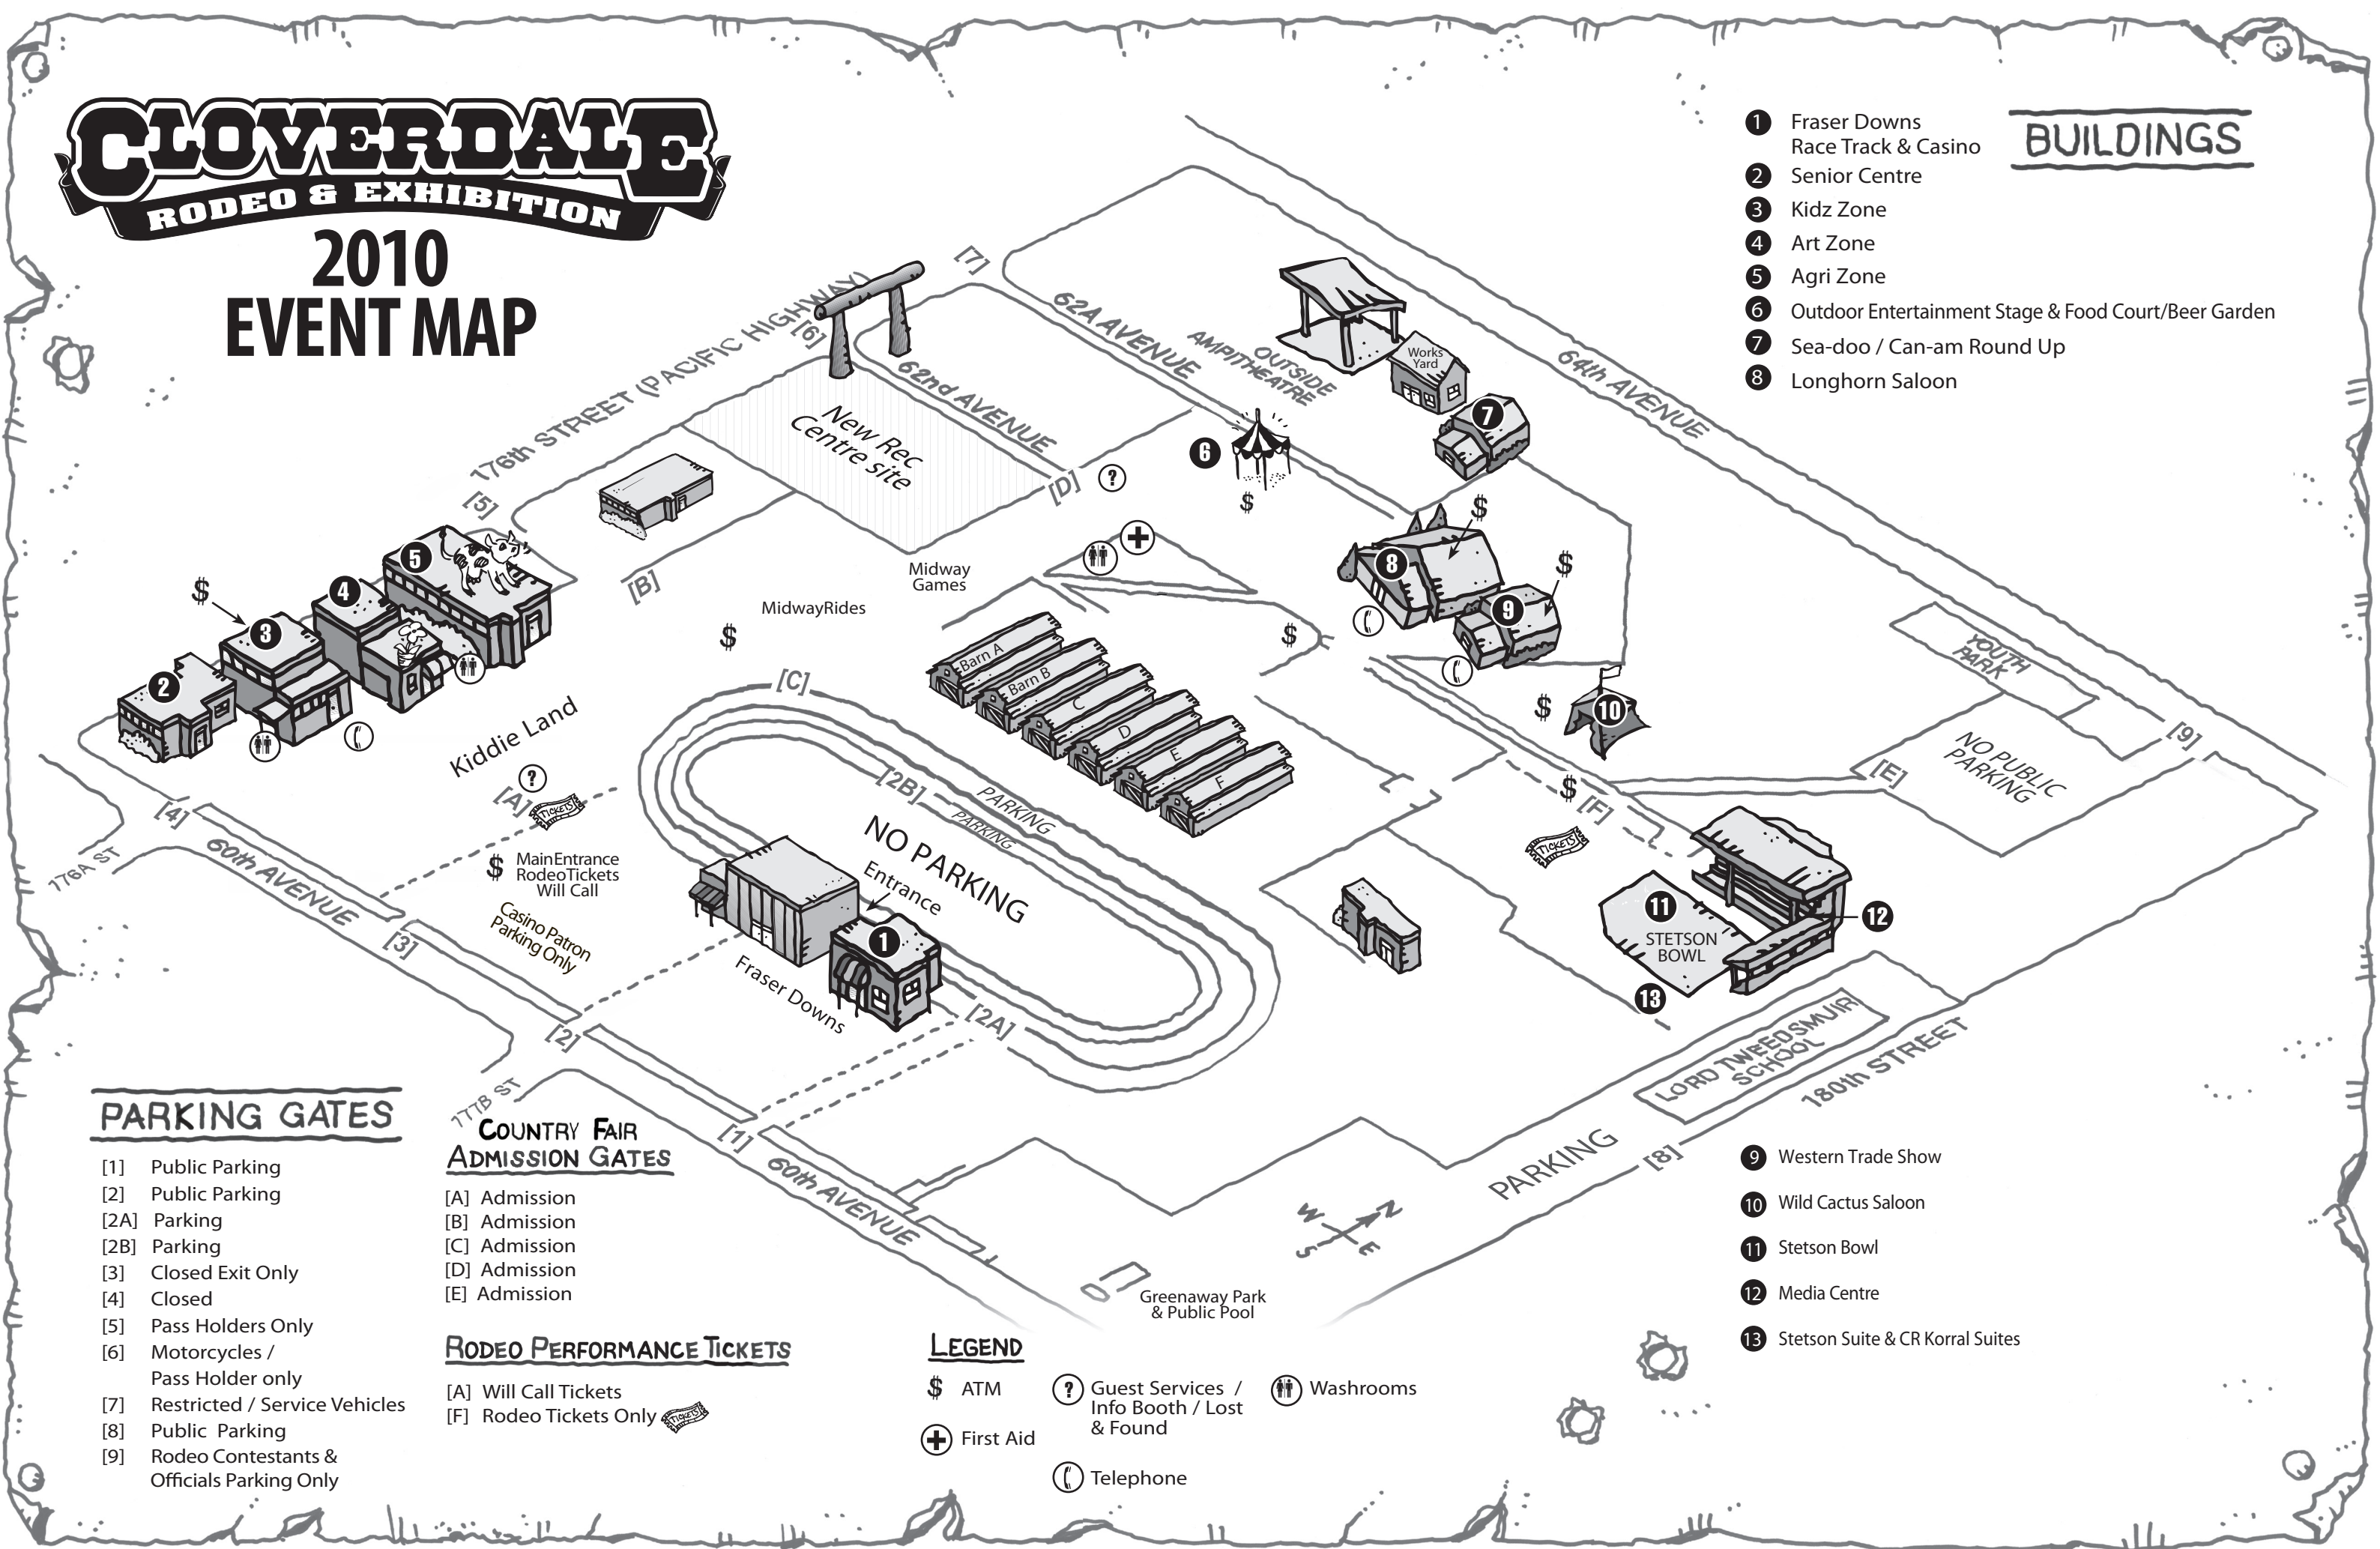

## RODEO & EXHIBITION

### 2010 EVENT MAP

#### BUILDINGS

- 1 Fraser Downs Race Track & Casino
- 2 Senior Centre
- 3 Kidz Zone
- 4 Art Zone
- 5 Agri Zone
- 6 Outdoor Entertainment Stage & Food Court/Beer Garden
- 7 Sea-doo / Can-am Round Up
- 8 Longhorn Saloon

#### LEGEND

- \$ ATM
- ? Guest Services / Info Booth / Lost & Found
- + First Aid
- ☎ Telephone
- ♿ Washrooms

- 9 Western Trade Show
- 10 Wild Cactus Saloon
- 11 Stetson Bowl
- 12 Media Centre
- 13 Stetson Suite & CR Korral Suites