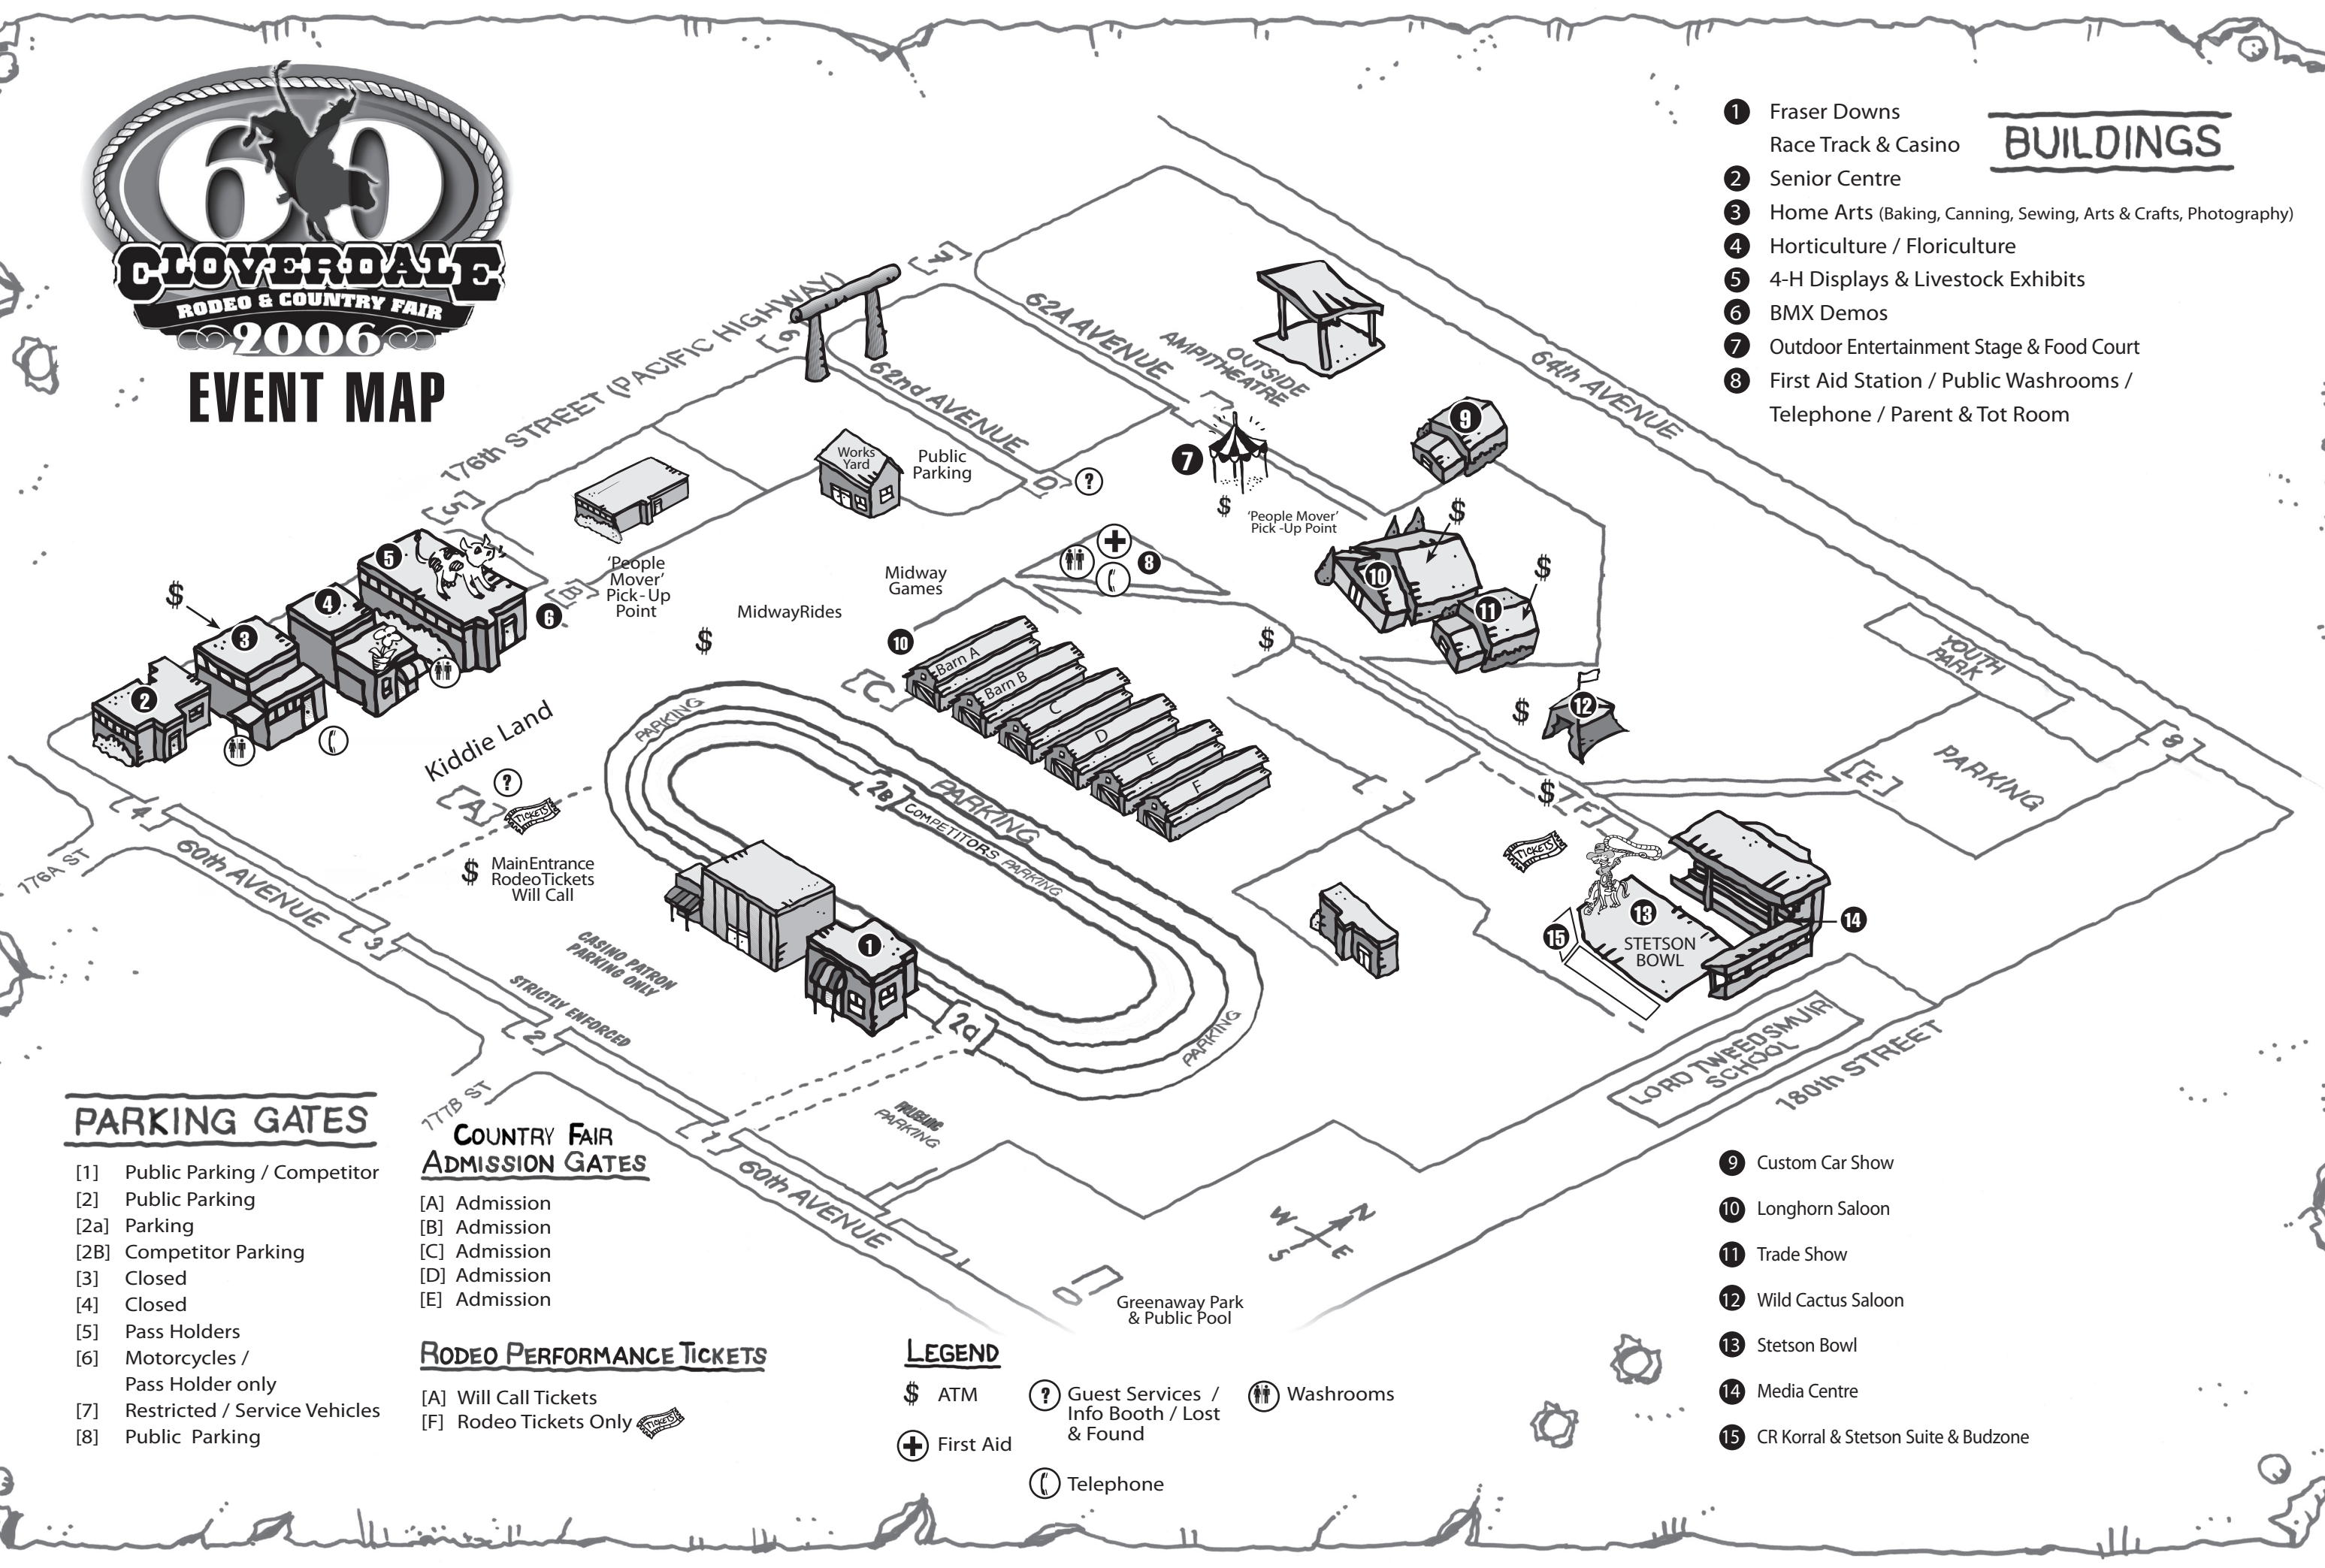

CLOVERDALE

RODEO & COUNTRY FAIR

2006

EVENT MAP

BUILDINGS

- 1 Fraser Downs Race Track & Casino
- 2 Senior Centre
- 3 Home Arts (Baking, Canning, Sewing, Arts & Crafts, Photography)
- 4 Horticulture / Floriculture
- 5 4-H Displays & Livestock Exhibits
- 6 BMX Demos
- 7 Outdoor Entertainment Stage & Food Court
- 8 First Aid Station / Public Washrooms / Telephone / Parent & Tot Room

PARKING GATES

- [1] Public Parking / Competitor
- [2] Public Parking
- [2a] Parking
- [2B] Competitor Parking
- [3] Closed
- [4] Closed
- [5] Pass Holders
- [6] Motorcycles / Pass Holder only
- [7] Restricted / Service Vehicles
- [8] Public Parking

COUNTRY FAIR ADMISSION GATES

- [A] Admission
- [B] Admission
- [C] Admission
- [D] Admission
- [E] Admission

RODEO PERFORMANCE TICKETS

- [A] Will Call Tickets
- [F] Rodeo Tickets Only

LEGEND

- \$ ATM
- ⊕ First Aid
- ☎ Telephone
- Ⓜ Guest Services / Info Booth / Lost & Found
- ♿ Washrooms

- 9 Custom Car Show
- 10 Longhorn Saloon
- 11 Trade Show
- 12 Wild Cactus Saloon
- 13 Stetson Bowl
- 14 Media Centre
- 15 CR Korral & Stetson Suite & Budzone