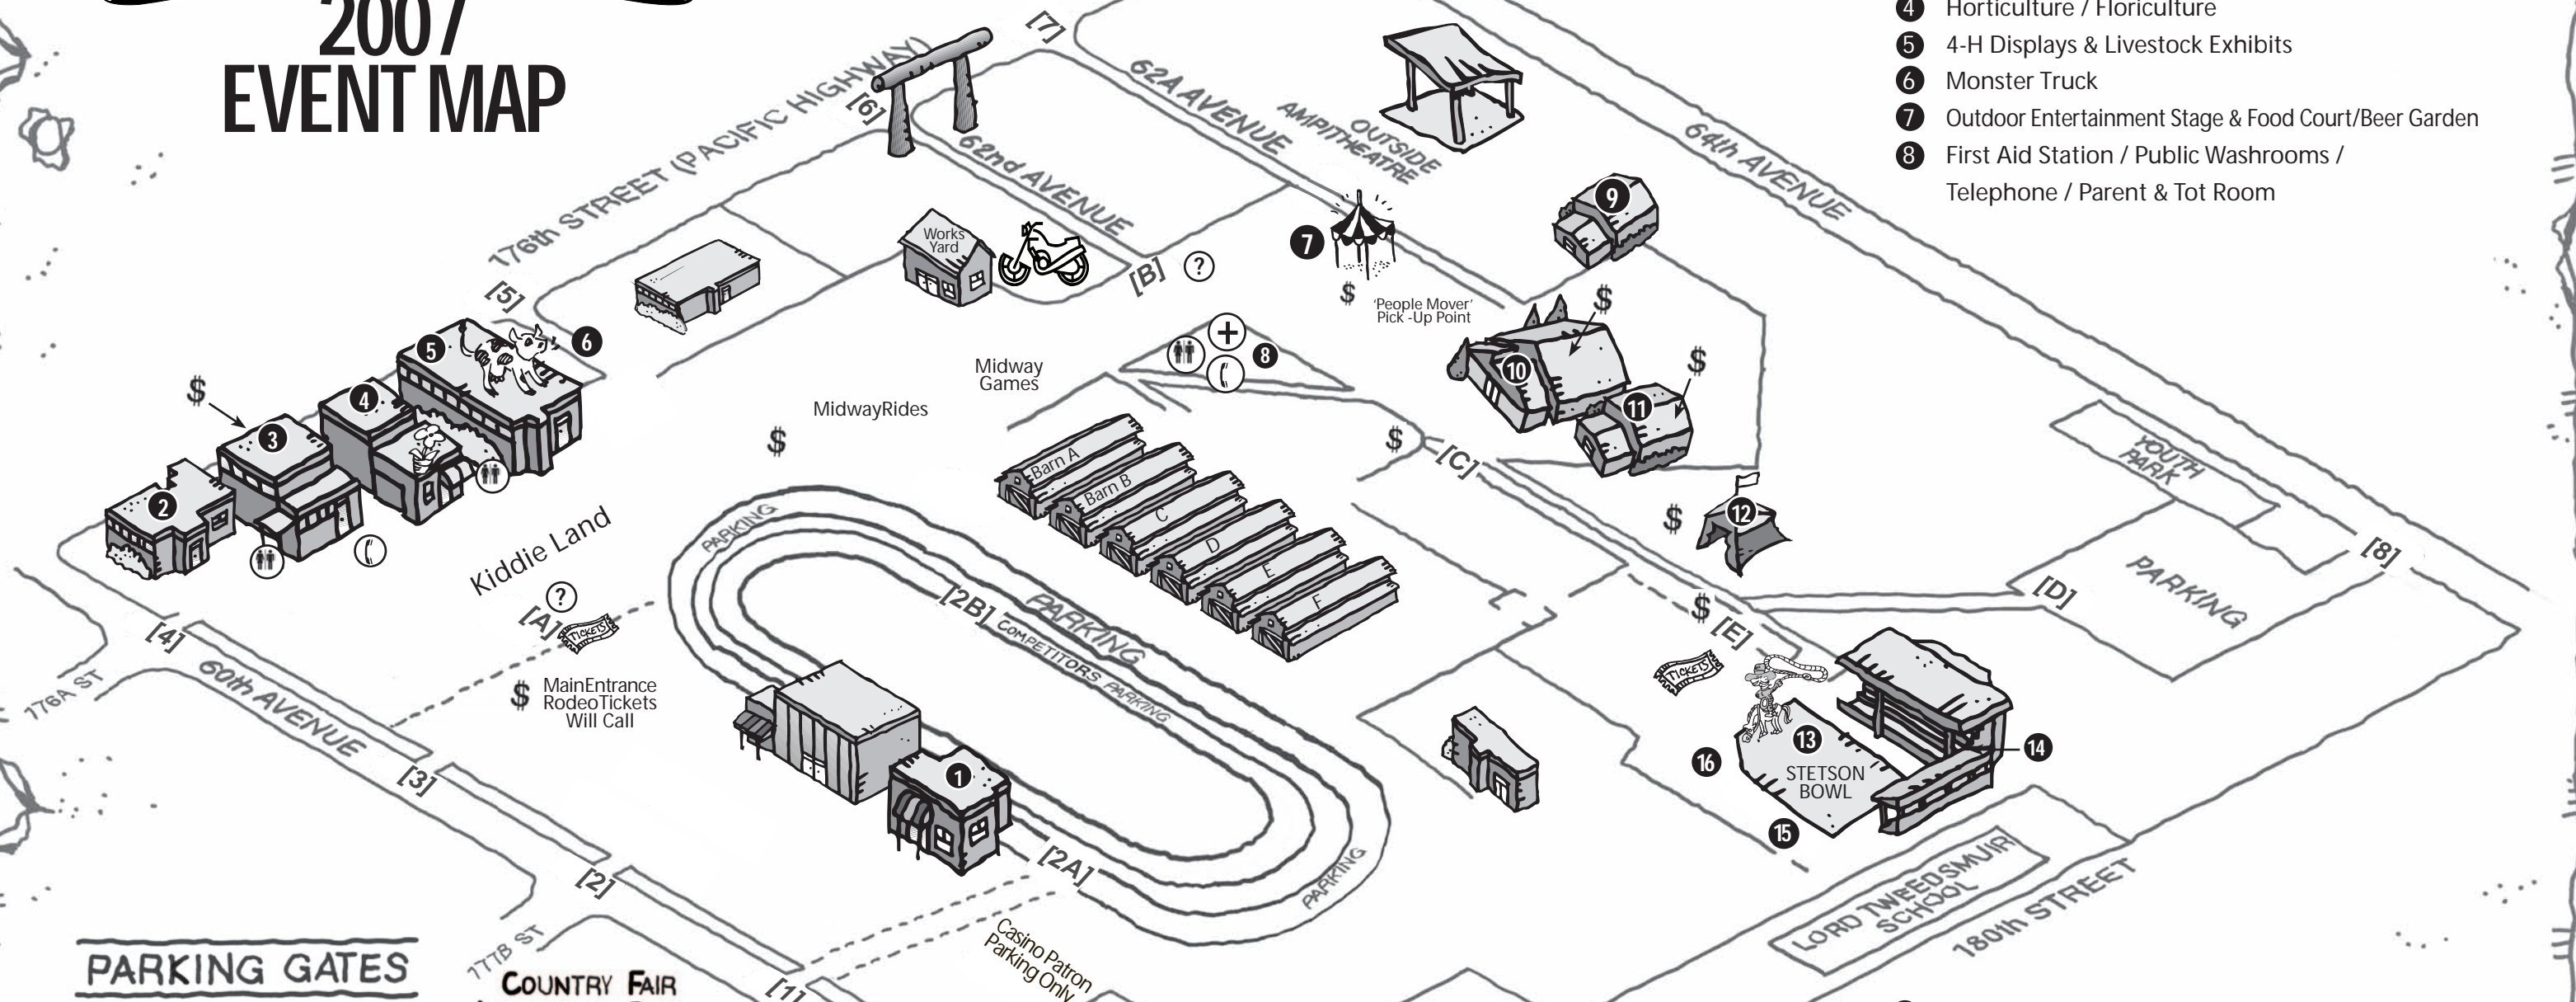

## RODEO & EXHIBITION

### 2007 EVENT MAP

- #### BUILDINGS
- 1 Fraser Downs Race Track & Casino
  - 2 Senior Centre
  - 3 Home Arts (Baking, Canning, Sewing, Arts & Crafts, Photography)
  - 4 Horticulture / Floriculture
  - 5 4-H Displays & Livestock Exhibits
  - 6 Monster Truck
  - 7 Outdoor Entertainment Stage & Food Court/Beer Garden
  - 8 First Aid Station / Public Washrooms / Telephone / Parent & Tot Room

#### COUNTRY FAIR ADMISSION GATES

- [A] Admission
- [B] Admission
- [C] Admission
- [D] Admission

#### LEGEND

- \$ ATM
- ⊕ First Aid
- ☎ Telephone
- Ⓜ Guest Services / Info Booth / Lost & Found
- ♿ Washrooms

- 9 Custom Car Show
- 10 Longhorn Saloon
- 11 Trade Show
- 12 Wild Cactus Saloon
- 13 Stetson Bowl
- 14 Media Centre
- 15 Bud Zone Stage
- 16 CR Corral & Stetson Bowl Suite