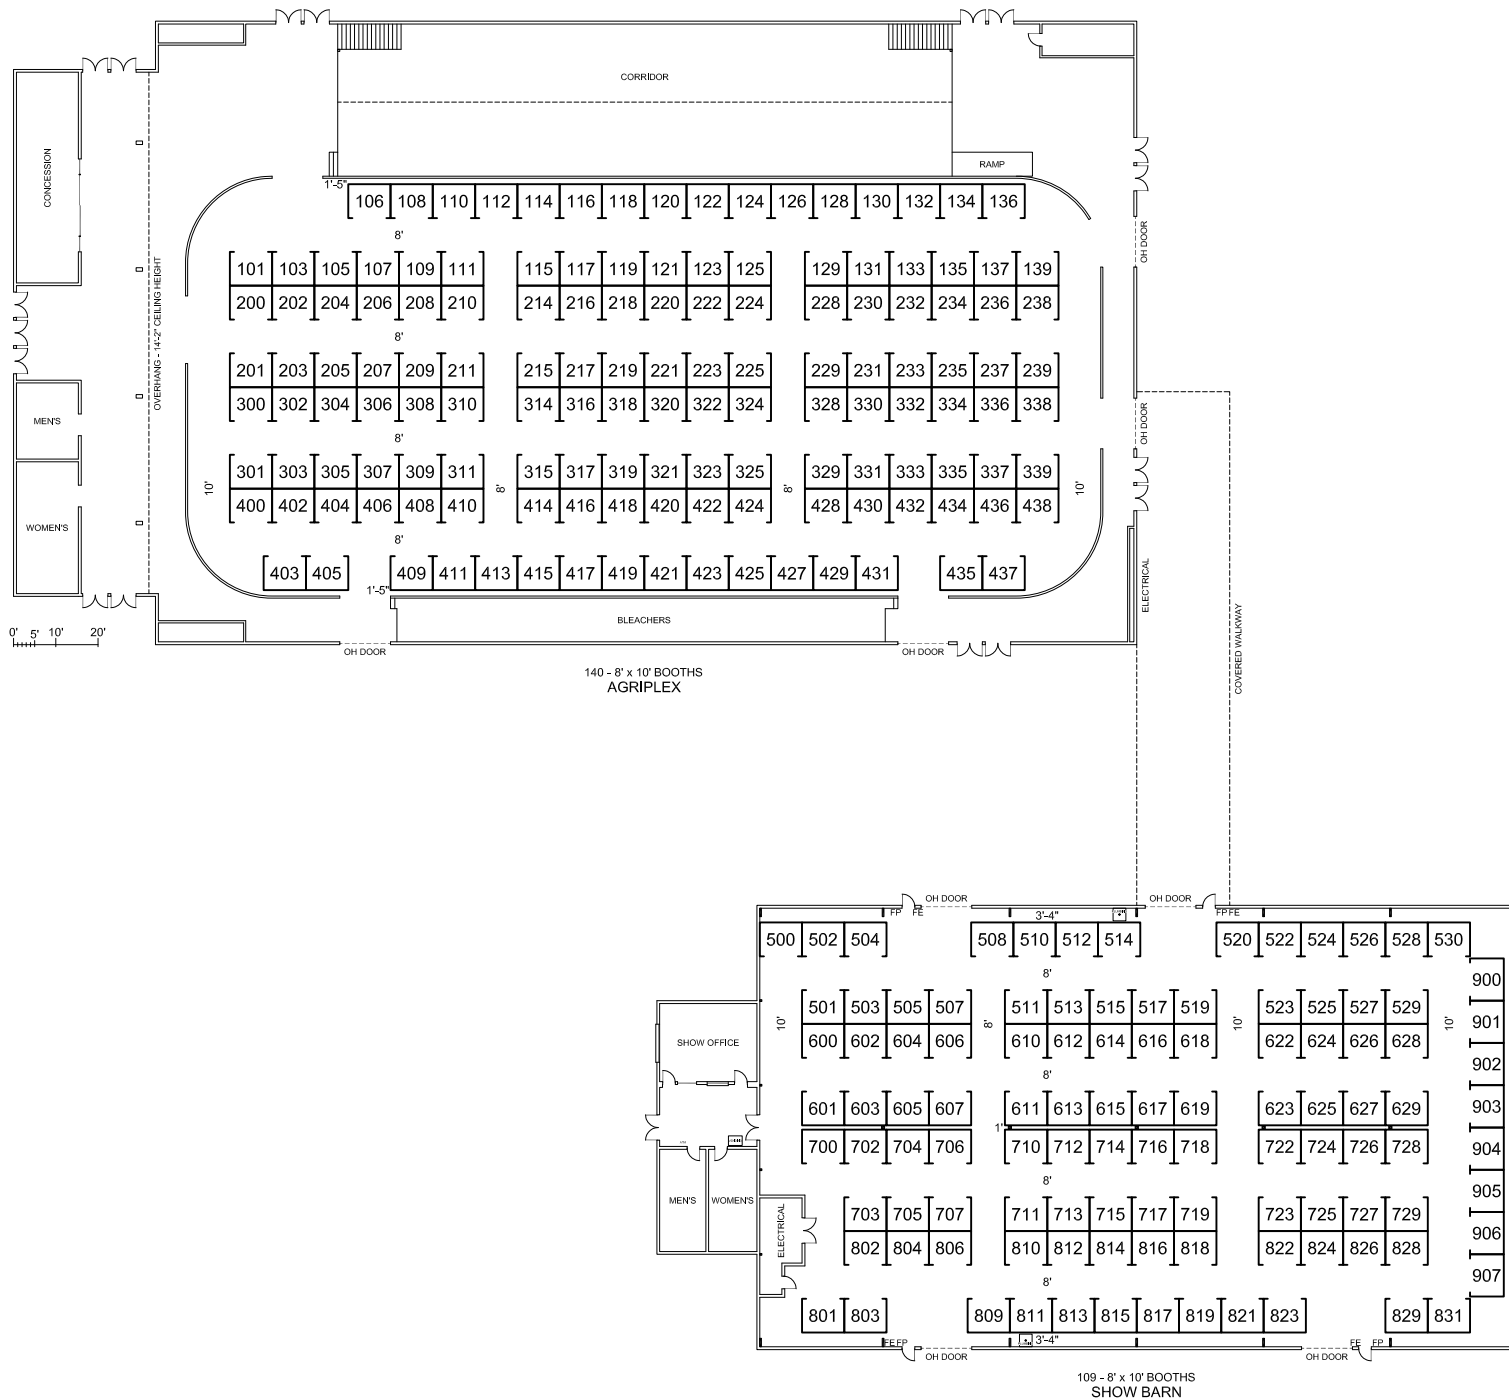

GENERIC FLOOR PLAN

8' x 10' BOOTH LAYOUT

CLOVERDALE RODEO & FAIR GROUNDS
AGRIPLEX & SHOW BARN
CLOVERDALE, BC

249 - 8' x 10' BOOTHS

Tel: 604 277 1726 Fax: 604 277 1736