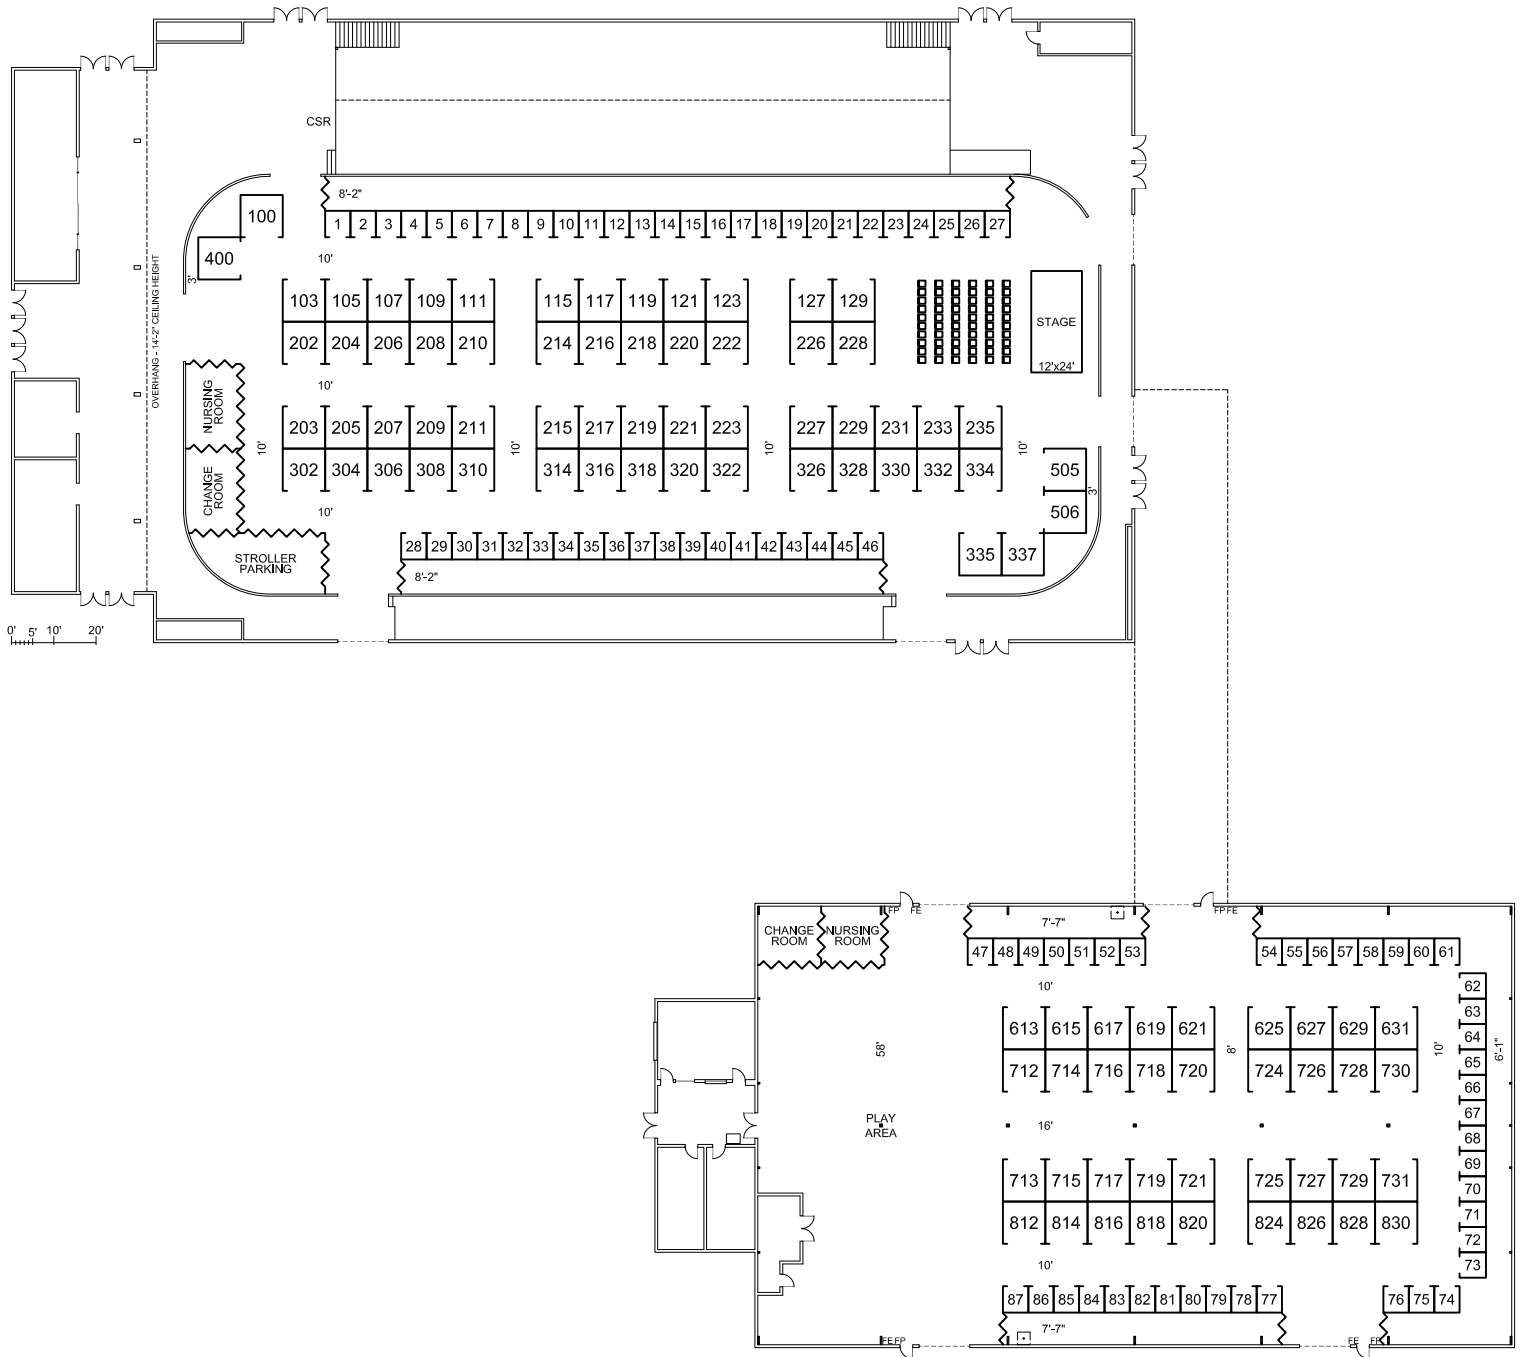

MUMS TUMS & BABIES SHOW

NOVEMBER 4 - 5, 2017

CLOVERDALE RODEO & FAIR GROUNDS
AGRIPLEX & SHOW BARN
CLOVERDALE, BC

AGRIPLEX - 60 - 10'x10' BOOTHS
SHOW BARN - 36 - 10'x10' BOOTHS
AGRIPLEX - 46 - 6'x6' BOOTHS
SHOW BARN - 41 - 6'x6' BOOTHS

Tel: 604 277 1726 Fax: 604 277 1736